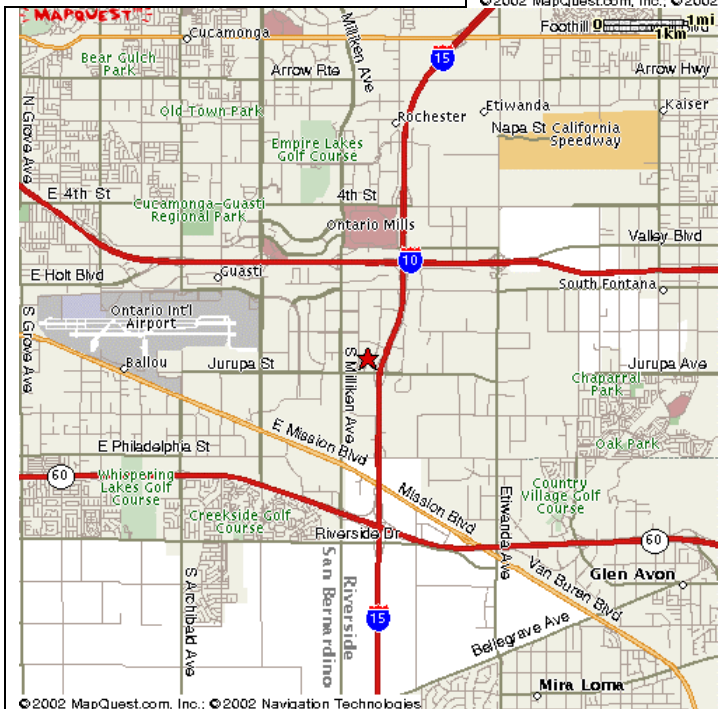

**Locating Webber EMI**

*South-Western United States*

*Southern California*

1307 S Wanamaker Ave, Ontario, CA 91761  
 909.605.6800 Fax: 909.605.6811  
[www.WebberEMI.com](http://www.WebberEMI.com)

*Inland Empire*

*Ontario*

1307 S Wanamaker Ave, Ontario, CA 91761  
 909.605.6800 Fax: 909.605.6811  
[www.WebberEMI.com](http://www.WebberEMI.com)

**1307 S Wanamaker Ave**

<b><u>From John Wayne Airport:</u></b>	<b><u>From the Los Angeles Airport:</u></b>	<b><u>From the Ontario Airport:</u></b>
Take 55 North to 91 East Take 91 East to 15 North Continue on 15 North to Jurupa St exit Make a left onto Jurupa St Proceed over bridge to S Woodruff Way, turn right Proceed to S Wanamaker Ave, turn right Go to 1307 S Wanamaker Ave – right side	Take 405 North to 10 East Take 10 East to 15 South (towards San Diego) Continue on 15 South to Jurupa St exit Make a right onto Jurupa St Proceed to S Woodruff Way, turn right Proceed to S Wanamaker Ave, turn right Go to 1307 S Wanamaker Ave – right side	Take 10 East to 15 South (towards San Diego) Continue on 15 South to Jurupa St exit Make a right onto Jurupa St Proceed to S Woodruff Way, turn right Proceed to S Wanamaker Ave, turn right Go to 1307 S Wanamaker Ave – right side